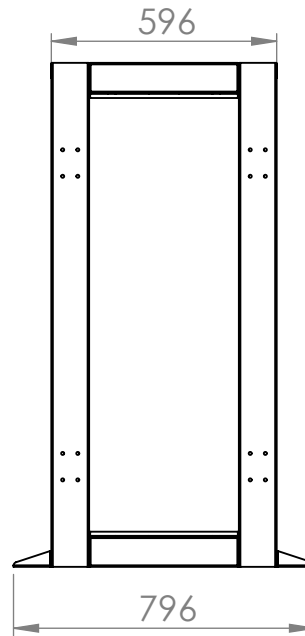

**Customer:** -  
**Drawing title:** AMTEC SMART- NET 4 POST OPEN RACK 27U 600x600  
**Design by:** NGUYỄN XUÂN HÙNG **Date:** 10-03-2016  
**Checked by:** LÊ HOÀNG TUẤN **Date:** 10-03-2016  
**Drawn by:** NGUYỄN XUÂN HÙNG **Date:** 10-03-2016  
**Approved by:** PHAN QUANG ĐỨC **Date:** 10-03-2016  
**File name:** -

**Part No:** AMS-O27-4-60  
**Material:** SPCC  $\pm 2$  **Scale:** 1:15  
**Qty/Job:** - **Unit:** mm  
**Drawing No:** 01

  
**Sheet No:** 02

**FRONT VIEW**

**SIDE VIEW**

**ISOMETRIC VIEW**

**TOP VIEW**

**BOTTOM VIEW**