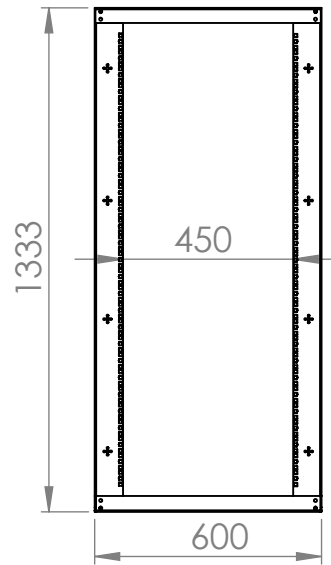

# ISOMETRIC VIEW

# EXPLODE VIEW

4	Base support	2	2.0	
3	Bottom Support	2	2.0	
2	Frame	2	2.0	
1	Top Support	2	2.0	
Item	Name	Q'TY	Thick	Description

**amtec**  
**ANH MINH TECHNOLOGY COMPANY LIMITED-AMTEC CO.,LTD**  
 17/3 Binh Quoi, Binh Chuan, Thuan An, Binh Duong, Viet Nam  
 Tel: (84-650) 3612177 Fax: (84-650) 3612178  
 Email: info@amtec.com.vn Web: www.amtec.com.vn

**Customer:** -  
**Drawing title:** AMTEC SMART- NET 4 POST OPEN RACK 27U 600x600  
**Design by:** NGUYỄN XUÂN HÙNG **Date:** 10-03-2016  
**Checked by:** LÊ HOÀNG TUẤN **Date:** 10-03-2016  
**Drawn by:** NGUYỄN XUÂN HÙNG **Date:** 10-03-2016  
**Approved by:** PHAN QUANG ĐỨC **Date:** 10-03-2016  
**File name:** -

**Part No:** AMS-O27-4-60  
**Material:** SPCC  $\pm 2$  **Scale:** 1:15  
**Qty/Job:** - **Unit:** mm  
**Drawing No:** 01

  
**Sheet No:** 02

**FRONT VIEW**

**SIDE VIEW**

**ISOMETRIC VIEW**

**TOP VIEW**

**BOTTOM VIEW**