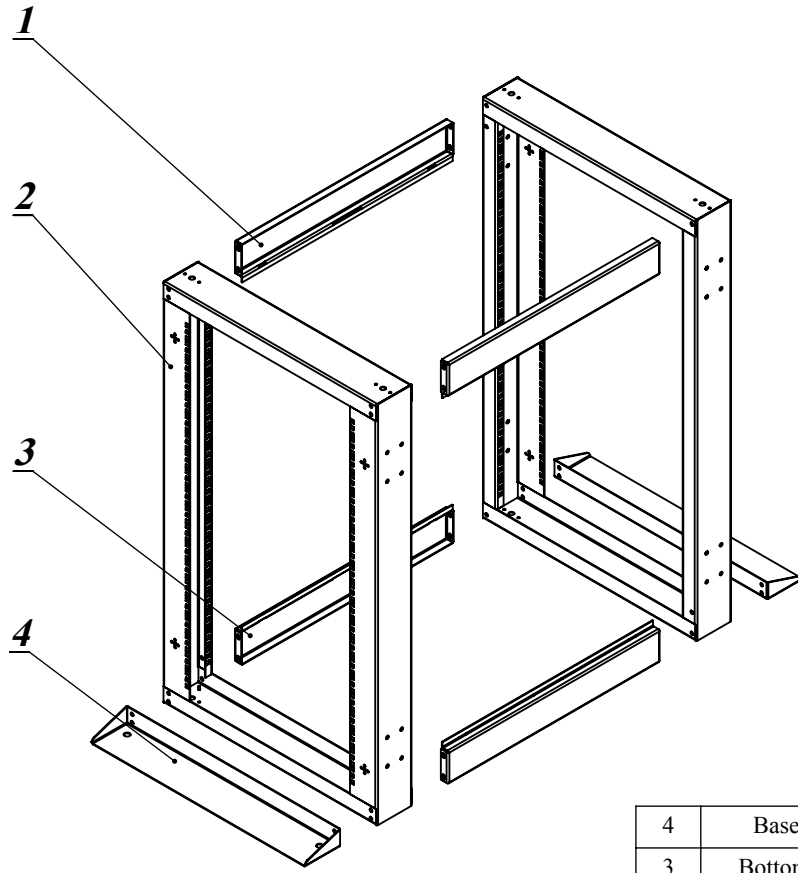

ISOMETRIC VIEW

EXPLODE VIEW

4	Base support	2	2.0	
3	Bottom Support	2	2.0	
2	Frame	2	2.0	
1	Top Support	2	2.0	
Item	Name	Q'TY	Thick	Description

amtec
ANH MINH TECHNOLOGY COMPANY LIMITED-AMTEC CO.,LTD
 17/3 Binh Quoi, Binh Chuan, Thuan An, Binh Duong, Viet Nam
 Tel: (84-650) 3612177 Fax: (84-650) 3612178
 Email: info@amtec.com.vn Web: www.amtec.com.vn

Part No: AMS-O20-4-100
Material: SPCC \varnothing 2
Scale: 1:15
Qty/Job: -
Unit: mm
Drawing No: 01

Sheet No: 02

FRONT VIEW

SIDE VIEW

ISOMETRIC VIEW

TOP VIEW

BOTTOM VIEW

KEY ID