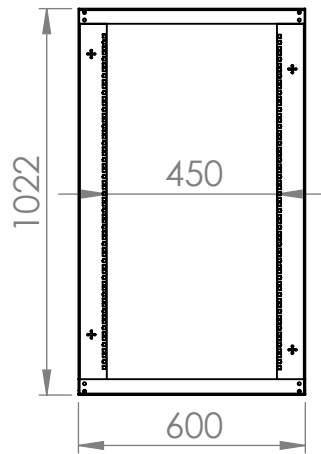

ISOMETRIC VIEW

EXPLODE VIEW

4	Base support	2	2.0	
3	Bottom Support	2	2.0	
2	Frame	2	2.0	
1	Top Support	2	2.0	
Item	Name	Q'TY	Thick	Description

amtec
ANH MINH TECHNOLOGY COMPANY LIMITED-AMTEC CO.,LTD
 17/3 Binh Quoi, Binh Chuan, Thuan An, Binh Duong, Viet Nam
 Tel: (84-650) 3612177 Fax: (84-650) 3612178
 Email: info@amtec.com.vn Web: www.amtec.com.vn

Customer: -
Drawing title: AMTEC SMART-NET 4 POST OPEN RACK 20U 600x1000
Design by: NGUYỄN XUÂN HÙNG **Date:** 10-03-2016
Checked by: LÊ HOÀNG TUẤN **Date:** 10-03-2016
Drawn by: NGUYỄN XUÂN HÙNG **Date:** 10-03-2016
Approved by: PHAN QUANG ĐỨC **Date:** 10-03-2016
File name: -

Part No: AMS-O20-4-100
Material: SPCC \varnothing 2
Scale: 1:15
Qty/Job: -
Unit: mm
Drawing No: 01

Sheet No: 02

FRONT VIEW

SIDE VIEW

ISOMETRIC VIEW

TOP VIEW

BOTTOM VIEW

KEY ID

Customer:	-	Drawing title:	AMTEC SMART- NET 4 POST OPEN RACK 20U 600x1000		Part No:	AMS-O20-4-100	
Design by:	NGUYỄN XUÂN HÙNG	Date:	10-03-2016	Checked by:	LÊ HOÀNG TUẤN	Date:	10-03-2016
Drawn by:	NGUYỄN XUÂN HÙNG	Date:	10-03-2016	Approved by:	PHAN QUANG ĐỨC	Date:	10-03-2016
File name:	-	Material:	SPCC	Scale:	1:20	Unit:	mm
		Qty/Job:	-	Drawing No:	02		