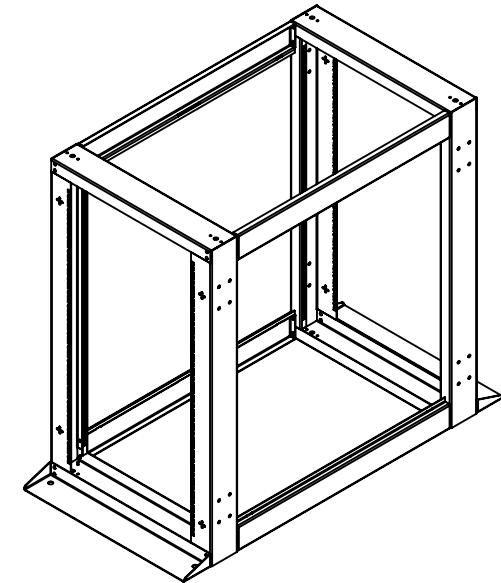

Part No: AMS-O20-4-100
Material: SPCC \varnothing 2
Scale: 1:15
Qty/Job: -
Unit: mm
Drawing No: 01

Sheet No: 02

FRONT VIEW

SIDE VIEW

ISOMETRIC VIEW

TOP VIEW

BOTTOM VIEW

KEY ID