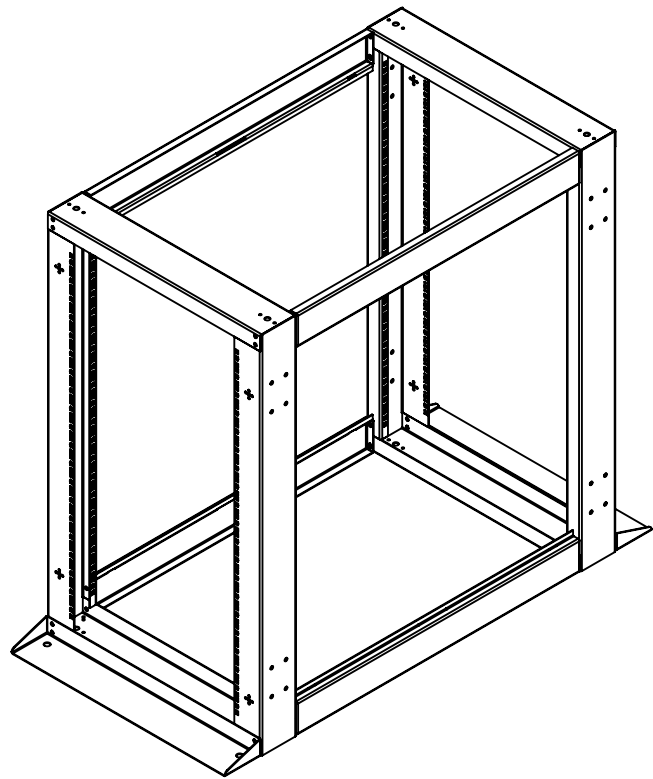

ISOMETRIC VIEW

EXPLODE VIEW

4	Base support	2	2.0	
3	Bottom Support	2	2.0	
2	Frame	2	2.0	
1	Top Support	2	2.0	
Item	Name	Q'TY	Thick	Description

amtec
ANH MINH TECHNOLOGY COMPANY LIMITED-AMTEC CO.,LTD
 17/3 Binh Quoi, Binh Chuan, Thuan An, Binh Duong, Viet Nam
 Tel: (84-650) 3612177 Fax: (84-650) 3612178
 Email: info@amtec.com.vn Web: www.amtec.com.vn

Part No: AMS-O20-4-100
Material: SPCC \varnothing 2
Scale: 1:15
Qty/Job: -
Unit: mm
Drawing No: 01

Sheet No: 02

FRONT VIEW

SIDE VIEW

ISOMETRIC VIEW

TOP VIEW

BOTTOM VIEW

KEY ID