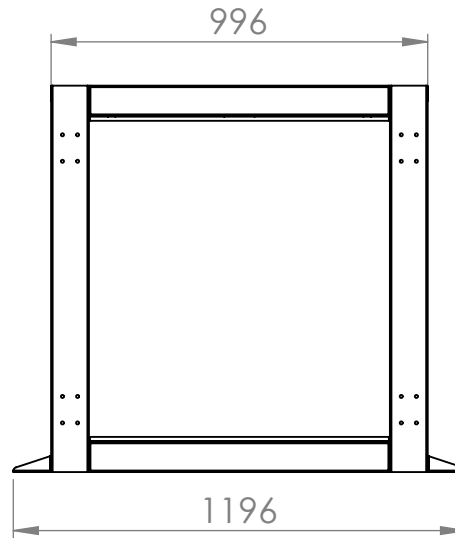

Part No: AMS-O20-4-100
Material: SPCC \varnothing 2
Scale: 1:15
Qty/Job: -
Unit: mm
Drawing No: 01

Sheet No: 02

FRONT VIEW

SIDE VIEW

ISOMETRIC VIEW

TOP VIEW

BOTTOM VIEW

KEY ID

Customer:	-	Drawing title:	AMTEC SMART- NET 4 POST OPEN RACK 20U 600x1000		Part No:	AMS-O20-4-100	
Design by:	NGUYỄN XUÂN HÙNG	Date:	10-03-2016	Checked by:	LÊ HOÀNG TUẤN	Date:	10-03-2016
Drawn by:	NGUYỄN XUÂN HÙNG	Date:	10-03-2016	Approved by:	PHAN QUANG ĐỨC	Date:	10-03-2016
File name:	-	Material:	SPCC	Scale:	1:20	Unit:	mm
		Qty/Job:	-	Drawing No:	02		