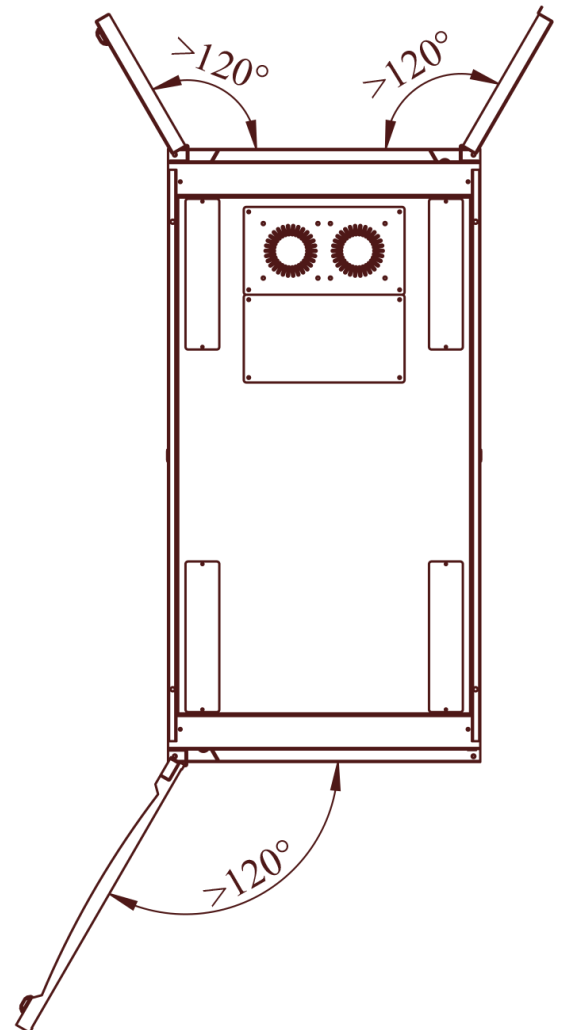

COMPONENT BREAKDOWN

ITEM	NAME	QUANTITY	THICK	DESCRIPTION
01	Top Roof	1	1.2	
02	Support Bar	6	2.0	
03	Frame	2	2.0	
04	Profile Bar	4	2.0	
05	Front Door	1	1.2	>80% Perforated
06	Ground Wire	3		
07	Wheel	4		Phi 50 x 74H
08	Base	2	1.5	
09	Side Door	4	1.0	
10	PDU Management	2	1.0	Up to 4 PDU
11	Read Door Left	1	1.2	>80% Perforated
12	Read Door Right	1	1.2	>80% Perforated
13	Cable Management Verticle R	2	1.0	10 Loop
14	Cover 1U	24	1.0	

VIEWS OF RACK

FRONT VIEW

**FRONT VIEW
(REMOVED DOOR)**

REAR VIEW

SIDE VIEW

TOP VIEW

BOTTOM VIEW

CASTER

MAX LOAD 1200 KG

LEVEL FEET

MAX LOAD 2000 KG

VIEWS OF RACK

ISOMETRIC VIEW

The door is designed to be easily removable by pulling out

TOP VIEW

DETAIL ITEM