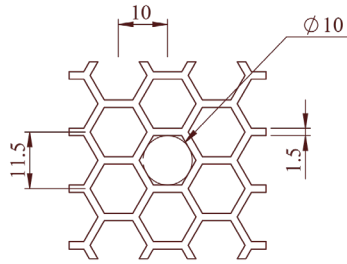

DETAIL ITEM

FRONT DOOR

Airflow $\geq 66\%$

DETAIL A: HEXAGON
>80% PERFORATED DOOR

SWINGHANDLE KEY

Use the same key for the front and rear doors of the rack.