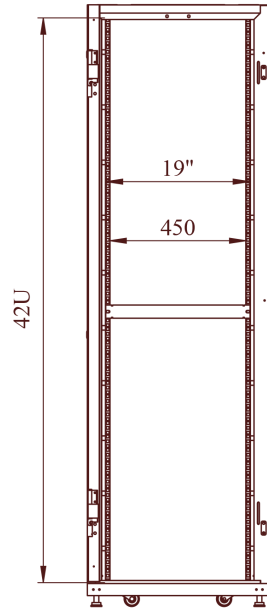

COMPONENT BREAKDOWN

ITEM	NAME	QUANTITY	THICK	DESCRIPTION
01	Top Roof	1	1.2	
02	Support Bar	6	2.0	
03	Frame	2	2.0	
04	Profile Bar	4	2.0	
05	Front Door	1	1.2	>80% Perforated
06	Ground Wire	3		
07	Wheel	4		Phi 50 x 74H
08	Base	2	1.5	
09	Side Door	4	1.0	
10	PDU Management	2	1.0	Up to 4 PDU
11	Read Door Left	1	1.2	>80% Perforated
12	Read Door Right	1	1.2	>80% Perforated
13	Cable Management Verticle R	2	1.0	10 Loop
14	Cover 1U	24	1.0	

VIEWS OF RACK

FRONT VIEW

**FRONT VIEW
(REMOVED DOOR)**

REAR VIEW

SIDE VIEW

TOP VIEW

BOTTOM VIEW

CASTER

MAX LOAD 1200 KG

LEVEL FEET

MAX LOAD 2000 KG

VIEWS OF RACK

ISOMETRIC VIEW

The door is designed to be easily removable by pulling out

TOP VIEW

DETAIL ITEM