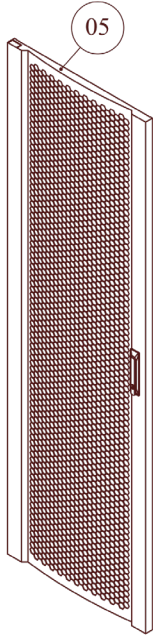

COMPONENT BREAKDOWN

ITEM	NAME	QUANTITY	THICK	DESCRIPTION
01	Top Roof	1	1.2	
02	Support Bar	6	2.0	
03	Frame	2	2.0	
04	Profile Bar	4	2.0	
05	Front Door	1	1.2	>80% Perforated
06	Ground Wire	3		
07	Wheel	4		Phi 50 x 74H
08	Base	2	1.5	
09	Side Door	4	1.0	
10	PDU Management	2	1.0	Up to 4 PDU
11	Read Door Left	1	1.2	>80% Perforated
12	Read Door Right	1	1.2	>80% Perforated
13	Cable Management Verticle R	2	1.0	10 Loop
14	Cover 1U	24	1.0	

VIEWS OF RACK

FRONT VIEW

**FRONT VIEW
(REMOVED DOOR)**

REAR VIEW

SIDE VIEW

TOP VIEW

BOTTOM VIEW

CASTER

MAX LOAD 1200 KG

LEVEL FEET

MAX LOAD 2000 KG

VIEWS OF RACK

ISOMETRIC VIEW

The door is designed to be easily removable by pulling out

TOP VIEW

DETAIL ITEM

FRONT DOOR

Airflow $\geq 66\%$

DETAIL A: HEXAGON
>80% PERFORATED DOOR

SWINGHANDLE KEY

Use the same key for the front and rear doors of the rack.

REAR DOOR

Airflow $\geq 74\%$

FRAME