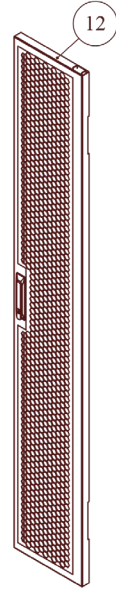

AMTEC ROYAL-DC™

AM-DC42-6120

DATACENTER CABINET 42U 600 x 1200

AMTEC ROYAL-DC™

AM-DC42-6120 DATASHEET

DATA CENTER CABINET 42 U

1991 x 600 x 1200

Specifications

COMPONENT BREAKDOWN

ITEM	NAME	QUANTITY	THICK	DESCRIPTION
01	Top Roof	1	1.2	
02	Support Bar	6	2.0	
03	Frame	2	2.0	
04	Profile Bar	4	2.0	
05	Front Door	1	1.2	>80% Perforated
06	Ground Wire	3		
07	Wheel	4		Phi 50 x 74H
08	Base	2	1.5	
09	Side Door	4	1.0	
10	PDU Management	2	1.0	Up to 4 PDU
11	Read Door Left	1	1.2	>80% Perforated
12	Read Door Right	1	1.2	>80% Perforated
13	Cable Management Verticle R	2	1.0	10 Loop
14	Cover 1U	24	1.0	

VIEWS OF RACK

FRONT VIEW

**FRONT VIEW
(REMOVED DOOR)**

REAR VIEW

SIDE VIEW

TOP VIEW

BOTTOM VIEW

CASTER

FRONT DOOR

Airflow $\geq 66\%$

DETAIL A: HEXAGON
>80% PERFORATED DOOR

SWINGHANDLE KEY

Use the same key for the front and rear doors of the rack.

REAR DOOR

Airflow $\geq 74\%$

FRAME