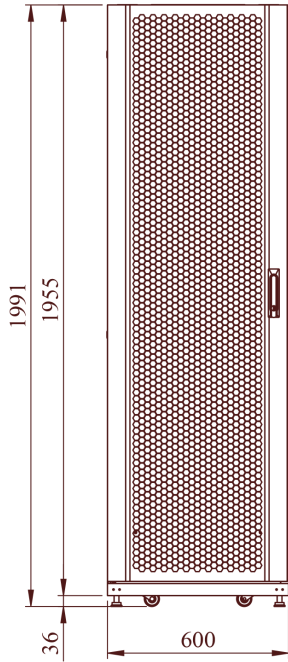

Material

- Posso/ JSVC Steel
- SPCC/ SD

Load Capacity

- On 4 Casters: 1200 kg
- On 4 Leveling feet: 2000 kg

Color

- Black

Surface Finish

- Electrostatic powder coating

COMPONENT BREAKDOWN

ITEM	NAME	QUANTITY	THICK	DESCRIPTION
01	Top Roof	1	1.2	
02	Support Bar	6	2.0	
03	Frame	2	2.0	
04	Profile Bar	4	2.0	
05	Front Door	1	1.2	>80% Perforated
06	Ground Wire	3		
07	Wheel	4		Phi 50 x 74H
08	Base	2	1.5	
09	Side Door	4	1.0	
10	PDU Management	2	1.0	Up to 4 PDU
11	Read Door Left	1	1.2	>80% Perforated
12	Read Door Right	1	1.2	>80% Perforated
13	Cable Management Verticle R	2	1.0	10 Loop
14	Cover 1U	24	1.0	

VIEWS OF RACK

FRONT VIEW

**FRONT VIEW
(REMOVED DOOR)**

REAR VIEW

SIDE VIEW

TOP VIEW

BOTTOM VIEW

CASTER

MAX LOAD 1200 KG

LEVEL FEET

MAX LOAD 2000 KG

VIEWS OF RACK

ISOMETRIC VIEW

The door is designed to be easily removable by pulling out

TOP VIEW

DETAIL ITEM