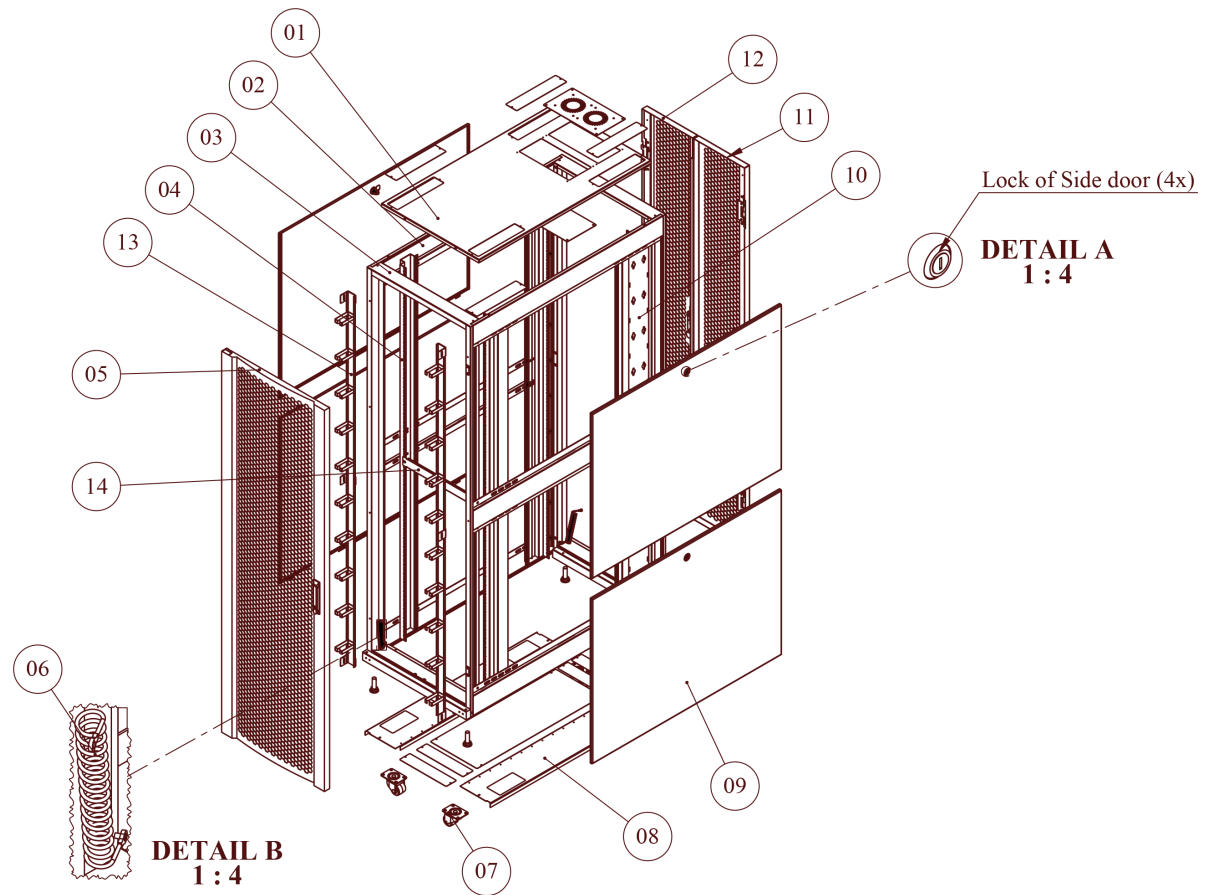

Material

- Posso/ JSVC Steel
- SPCC/ SD

Load Capacity

- On 4 Casters: 1200 kg
- On 4 Leveling feet: 2000 kg

Color

- Black

Surface Finish

- Electrostatic powder coating

COMPONENT BREAKDOWN

ITEM	NAME	QUANTITY	THICK	DESCRIPTION
01	Top Roof	1	1.2	
02	Support Bar	6	2.0	
03	Frame	2	2.0	
04	Profile Bar	4	2.0	
05	Front Door	1	1.2	>80% Perforated
06	Ground Wire	3		
07	Wheel	4		Phi 50 x 74H
08	Base	2	1.5	
09	Side Door	4	1.0	
10	PDU Management	2	1.0	Up to 4 PDU
11	Read Door Left	1	1.2	>80% Perforated
12	Read Door Right	1	1.2	>80% Perforated
13	Cable Management Verticle R	2	1.0	10 Loop
14	Cover 1U	24	1.0	

VIEWS OF RACK

FRONT VIEW

**FRONT VIEW
(REMOVED DOOR)**

REAR VIEW

SIDE VIEW

TOP VIEW

BOTTOM VIEW

CASTER

MAX LOAD 1200 KG

LEVEL FEET

MAX LOAD 2000 KG

VIEWS OF RACK

ISOMETRIC VIEW

The door is designed to be easily removable by pulling out

TOP VIEW

DETAIL ITEM