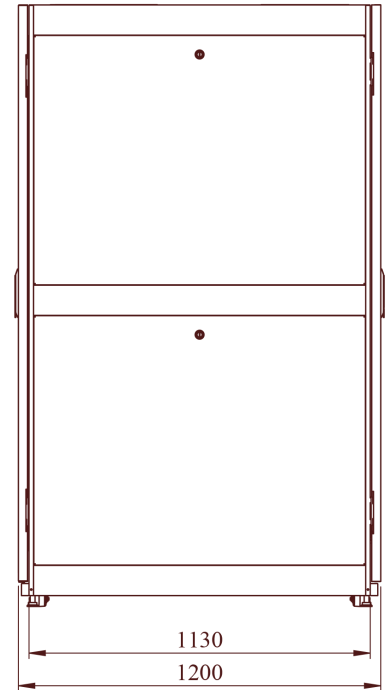

AMTEC ROYAL-DC™

AM-DC42-6120

DATACENTER CABINET 42U 600 x 1200

AMTEC ROYAL-DC™

AM-DC42-6120 DATASHEET

DATA CENTER CABINET 42 U

1991 x 600 x 1200

Specifications

COMPONENT BREAKDOWN

ITEM	NAME	QUANTITY	THICK	DESCRIPTION
01	Top Roof	1	1.2	
02	Support Bar	6	2.0	
03	Frame	2	2.0	
04	Profile Bar	4	2.0	
05	Front Door	1	1.2	>80% Perforated
06	Ground Wire	3		
07	Wheel	4		Phi 50 x 74H
08	Base	2	1.5	
09	Side Door	4	1.0	
10	PDU Management	2	1.0	Up to 4 PDU
11	Read Door Left	1	1.2	>80% Perforated
12	Read Door Right	1	1.2	>80% Perforated
13	Cable Management Verticle R	2	1.0	10 Loop
14	Cover 1U	24	1.0	

VIEWS OF RACK

FRONT VIEW

**FRONT VIEW
(REMOVED DOOR)**

REAR VIEW

SIDE VIEW

TOP VIEW

BOTTOM VIEW

CASTER

MAX LOAD 1200 KG

LEVEL FEET

MAX LOAD 2000 KG

VIEWS OF RACK

ISOMETRIC VIEW

The door is designed to be easily removable by pulling out

TOP VIEW

DETAIL ITEM