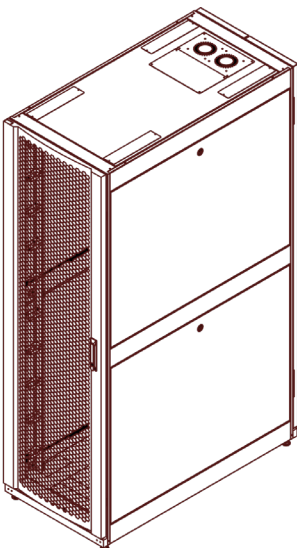

Material

- Posso/ JSVC Steel
- SPCC/ SD

Load Capacity

- On 4 Casters: 1200 kg
- On 4 Leveling feet: 2000 kg

Color

- Black

Surface Finish

- Electrostatic powder coating

COMPONENT BREAKDOWN

ITEM	NAME	QUANTITY	THICK	DESCRIPTION
01	Top Roof	1	1.2	
02	Support Bar	6	2.0	
03	Frame	2	2.0	
04	Profile Bar	4	2.0	
05	Front Door	1	1.2	>80% Perforated
06	Ground Wire	3		
07	Wheel	4		Phi 50 x 74H
08	Base	2	1.5	
09	Side Door	4	1.0	
10	PDU Management	2	1.0	Up to 4 PDU
11	Read Door Left	1	1.2	>80% Perforated
12	Read Door Right	1	1.2	>80% Perforated
13	Cable Management Verticle R	2	1.0	10 Loop
14	Cover 1U	24	1.0	

VIEWS OF RACK

FRONT VIEW

**FRONT VIEW
(REMOVED DOOR)**

REAR VIEW

SIDE VIEW

TOP VIEW

BOTTOM VIEW

CASTER

MAX LOAD 1200 KG

LEVEL FEET

MAX LOAD 2000 KG

VIEWS OF RACK

ISOMETRIC VIEW

The door is designed to be easily removable by pulling out

TOP VIEW

DETAIL ITEM