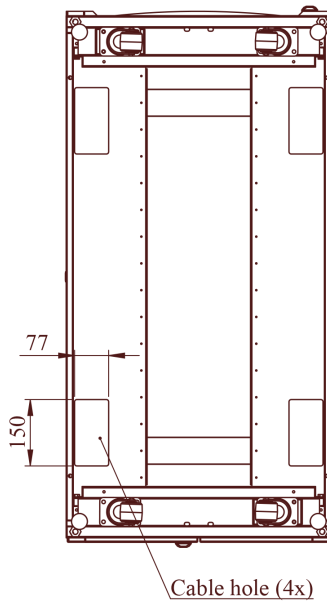

COMPONENT BREAKDOWN

ITEM	NAME	QUANTITY	THICK	DESCRIPTION
01	Top Roof	1	1.2	
02	Support Bar	6	2.0	
03	Frame	2	2.0	
04	Profile Bar	4	2.0	
05	Front Door	1	1.2	>80% Perforated
06	Ground Wire	3		
07	Wheel	4		Phi 50 x 74H
08	Base	2	1.5	
09	Side Door	4	1.0	
10	PDU Management	2	1.0	Up to 4 PDU
11	Read Door Left	1	1.2	>80% Perforated
12	Read Door Right	1	1.2	>80% Perforated
13	Cable Management Verticle R	2	1.0	10 Loop
14	Cover 1U	24	1.0	

VIEWS OF RACK

FRONT VIEW

**FRONT VIEW
(REMOVED DOOR)**

REAR VIEW

SIDE VIEW

TOP VIEW

BOTTOM VIEW

CASTER

MAX LOAD 1200 KG

LEVEL FEET

MAX LOAD 2000 KG

VIEWS OF RACK

ISOMETRIC VIEW

The door is designed to be easily removable by pulling out

TOP VIEW

DETAIL ITEM