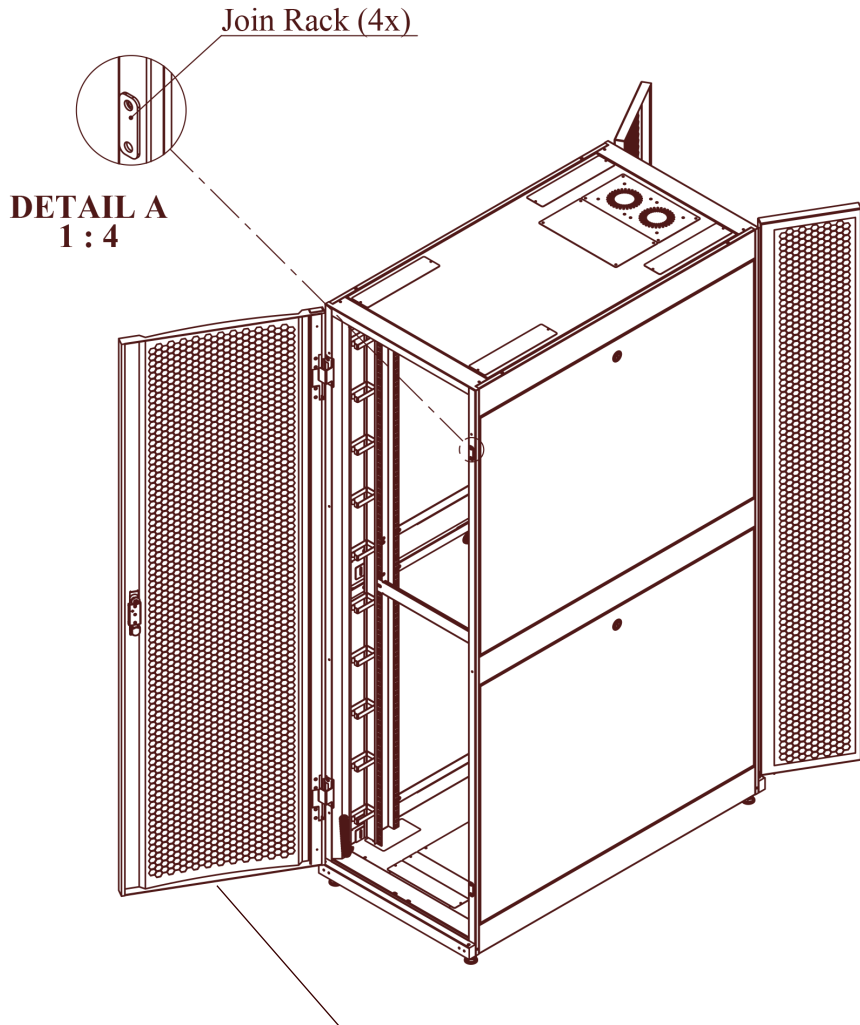

VIEWS OF RACK

FRONT VIEW

**FRONT VIEW
(REMOVED DOOR)**

REAR VIEW

SIDE VIEW

TOP VIEW

BOTTOM VIEW

CASTER

MAX LOAD 1200 KG

LEVEL FEET

MAX LOAD 2000 KG

VIEWS OF RACK

ISOMETRIC VIEW

The door is designed to be easily removable by pulling out

TOP VIEW

DETAIL ITEM