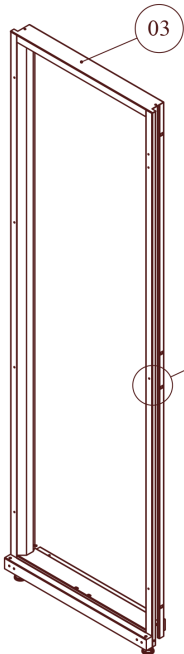

COMPONENT BREAKDOWN

ITEM	NAME	QUANTITY	THICK	DESCRIPTION
01	Top Roof	1	1.2	
02	Support Bar	6	2.0	
03	Frame	2	2.0	
04	Profile Bar	4	2.0	
05	Front Door	1	1.2	>80% Perforated
06	Ground Wire	3		
07	Wheel	4		Phi 50 x 74H
08	Base	2	1.5	
09	Side Door	4	1.0	
10	PDU Management	2	1.0	Up to 4 PDU
11	Read Door Left	1	1.2	>80% Perforated
12	Read Door Right	1	1.2	>80% Perforated
13	Cable Management Verticle R	2	1.0	10 Loop
14	Cover 1U	24	1.0	

MAX LOAD 1200 KG

LEVEL FEET

MAX LOAD 2000 KG

VIEWS OF RACK

ISOMETRIC VIEW

The door is designed to be easily removable by pulling out

TOP VIEW

DETAIL ITEM

FRONT DOOR

Airflow $\geq 66\%$

DETAIL A: HEXAGON
>80% PERFORATED DOOR

SWINGHANDLE KEY

Use the same key for the front and rear doors of the rack.

REAR DOOR

Airflow $\geq 74\%$

FRAME

XTRUK 9 SIDES
MAX LOAD 2000kg

PROFILE BAR

U-HIGH
NUMBERING

KEY ID

MOUNTING PROFILE

ACCESSORIES

CABLE MANAGEMENT VERTICAL

M6 NUTS AND BOLTS