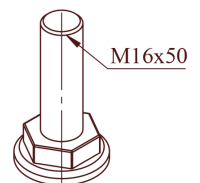

VIEWS OF RACK

FRONT VIEW

**FRONT VIEW
(REMOVED DOOR)**

REAR VIEW

SIDE VIEW

TOP VIEW

BOTTOM VIEW

CASTER

MAX LOAD 1200 KG

LEVEL FEET

MAX LOAD 2000 KG

VIEWS OF RACK

ISOMETRIC VIEW

The door is designed to be easily removable by pulling out

TOP VIEW

DETAIL ITEM