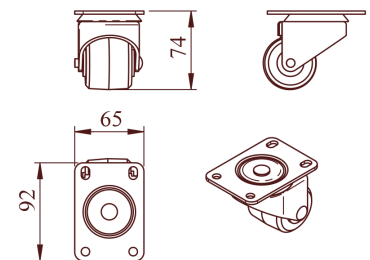

VIEWS OF RACK

FRONT VIEW

**FRONT VIEW
(REMOVED DOOR)**

REAR VIEW

SIDE VIEW

TOP VIEW

BOTTOM VIEW

CASTER

MAX LOAD 1200 KG

LEVEL FEET

MAX LOAD 2000 KG

VIEWS OF RACK

ISOMETRIC VIEW

The door is designed to be easily removable by pulling out

TOP VIEW

DETAIL ITEM