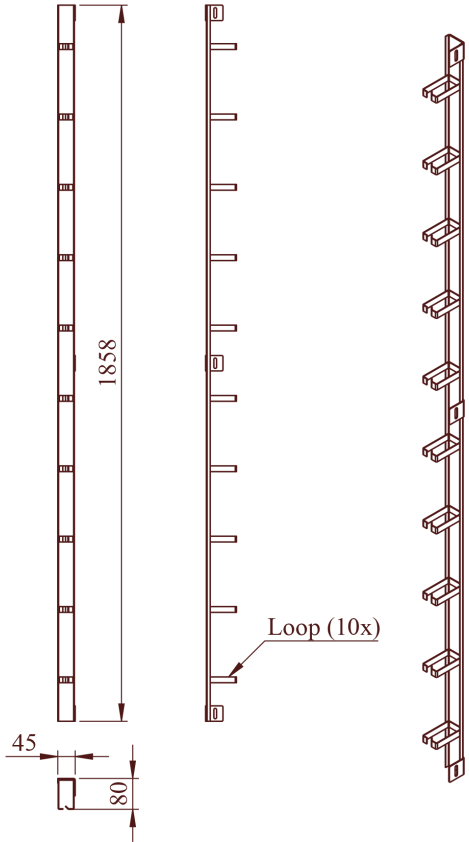

MAX LOAD 1200 KG

LEVEL FEET

MAX LOAD 2000 KG

VIEWS OF RACK

ISOMETRIC VIEW

The door is designed to be easily removable by pulling out

TOP VIEW

DETAIL ITEM

XTRUK 9 SIDES
MAX LOAD 2000kg

PROFILE BAR

U-HIGH
NUMBERING

KEY ID

MOUNTING PROFILE

ACCESSORIES

CABLE MANAGEMENT VERTICAL

M6 NUTS AND BOLTS

1.5 cm Long
Set of 50/rack

Anti-rust with
Rubber Gasket

Easy to install and
remove by hand or with
specialized tools.

COVER 1U