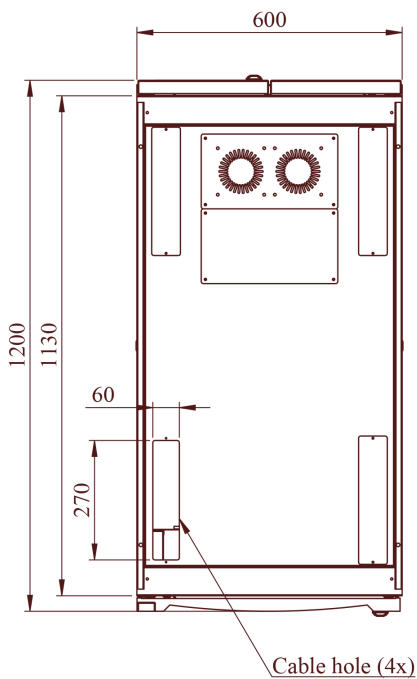

COMPONENT BREAKDOWN

ITEM	NAME	QUANTITY	THICK	DESCRIPTION
01	Top Roof	1	1.2	
02	Support Bar	6	2.0	
03	Frame	2	2.0	
04	Profile Bar	4	2.0	
05	Front Door	1	1.2	>80% Perforated
06	Ground Wire	3		
07	Wheel	4		Phi 50 x 74H
08	Base	2	1.5	
09	Side Door	4	1.0	
10	PDU Management	2	1.0	Up to 4 PDU
11	Read Door Left	1	1.2	>80% Perforated
12	Read Door Right	1	1.2	>80% Perforated
13	Cable Management Verticle R	2	1.0	10 Loop
14	Cover 1U	24	1.0	

VIEWS OF RACK

FRONT VIEW

**FRONT VIEW
(REMOVED DOOR)**

REAR VIEW

SIDE VIEW

TOP VIEW

BOTTOM VIEW

CASTER

MAX LOAD 1200 KG

LEVEL FEET

MAX LOAD 2000 KG

VIEWS OF RACK

ISOMETRIC VIEW

The door is designed to be easily removable by pulling out

TOP VIEW

DETAIL ITEM

XTRUK 9 SIDES
MAX LOAD 2000kg

PROFILE BAR

U-HIGH
NUMBERING

KEY ID

MOUNTING PROFILE

ACCESSORIES

CABLE MANAGEMENT VERTICAL

M6 NUTS AND BOLTS