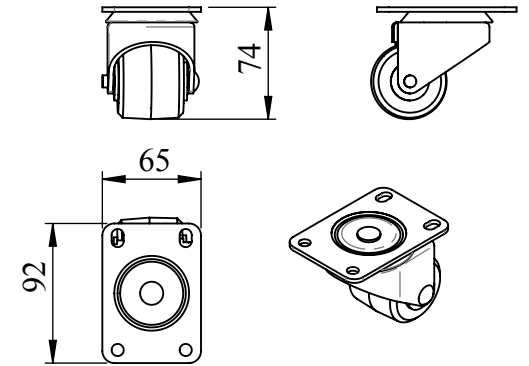

BÁNH XE

Max load 1200kg