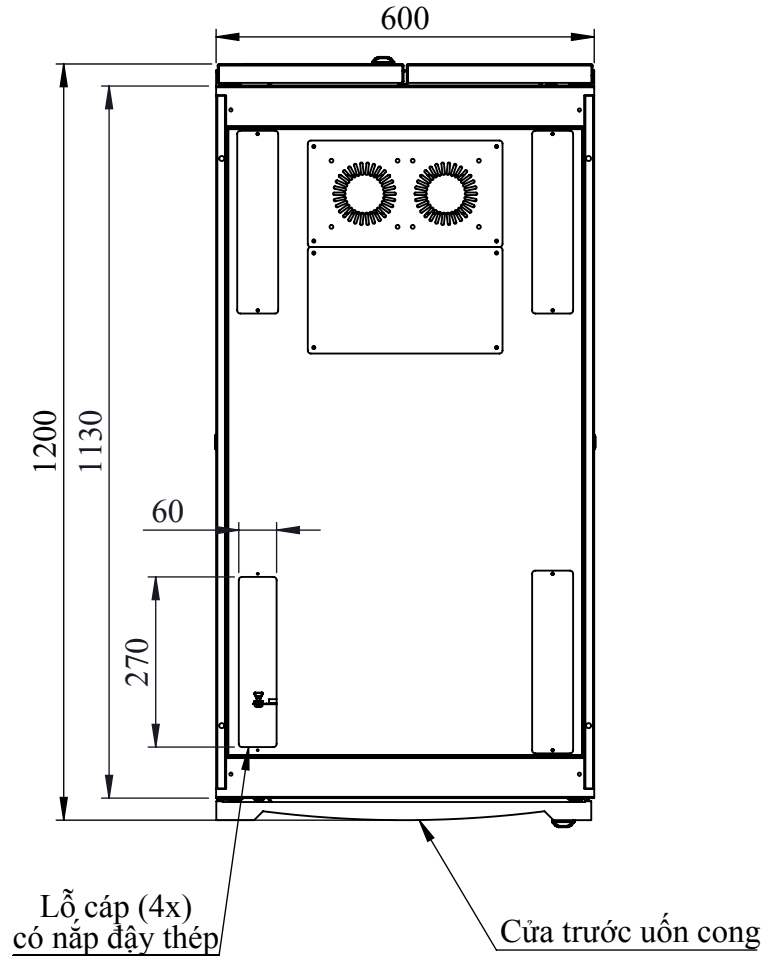

TOP VIEW

BOTTOM VIEW

BÁNH XE

Max load 1200kg

CHÂN ĐÉ CỐ ĐỊNH

Điều chỉnh độ cao tủ
10mm

Max load 2000kg

ANH MINH TECHNOLOGY COMPANY LIMITED-AMTEC CO.,LTD
17/3, Binh Quoi A, Binh Chuan, Thuan An, Binh Duong, Viet Nam
Tel: (84-650) 3612177 Fax: (84-650) 3612178
Email: info@amtec.com.vn Web: www.amtec.com.vn

Customer: -

Design by: **HUỖNH HỮU ẮN** Date: -

Drawn by: **HUỖNH HỮU ẮN** Date: -

File name: -

Drawing title:
**AMTEC Royal-DC® DATACENTER CABINET
42U 600x1200**

Checked by: **LÊ HOÀNG TUẤN** Date: -

Approved by: **PHAN QUANG ĐỨC** Date: -

Part No:
AM-DC42-6120 (Viettel)

Material: **SPCC t=1.0 to 2.0** Scale: **1:12**

Qty/Job: **-** Unit: **mm**

Drawing No: **4**

Sheet No:
8