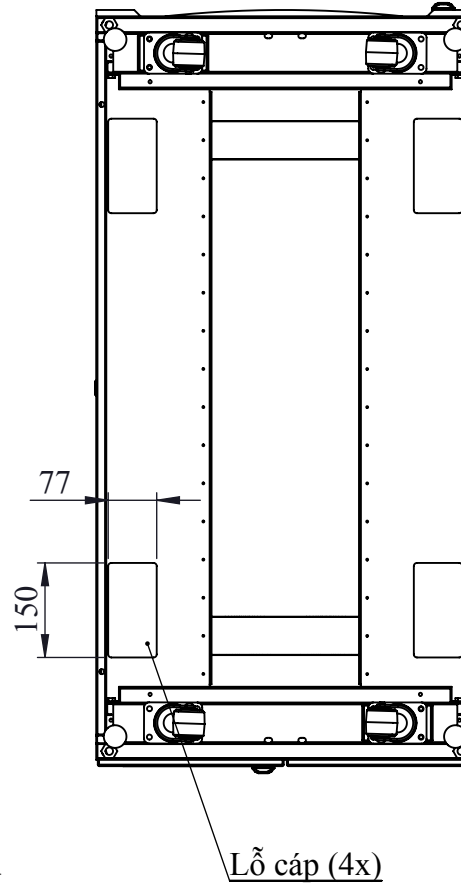

BOTTOM VIEW