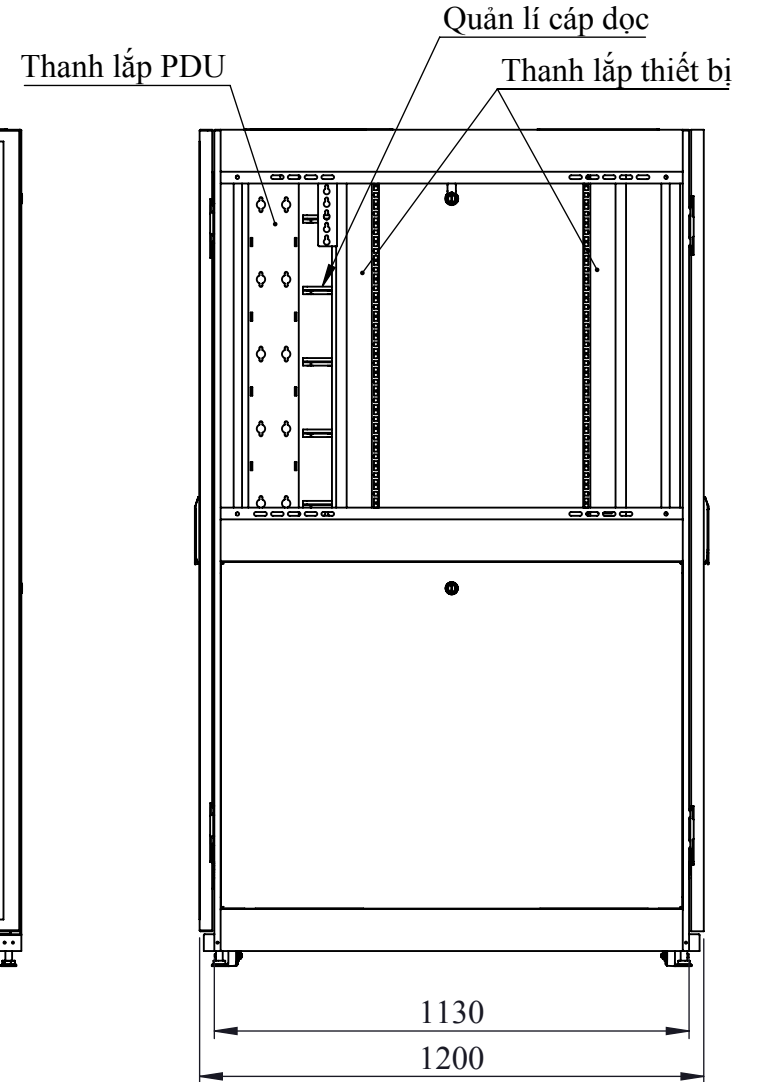

REAR VIEW

**SIDE VIEW
(REMOVED 1SIDE DOOR)**

ANH MINH TECHNOLOGY COMPANY LIMITED-AMTEC CO.,LTD
 17/3, Binh Quoi A, Binh Chuan, Thuan An, Binh Duong, Viet Nam
 Tel: (84-650) 3612177 Fax: (84-650) 3612178
 Email: info@amtec.com.vn Web: www.amtec.com.vn