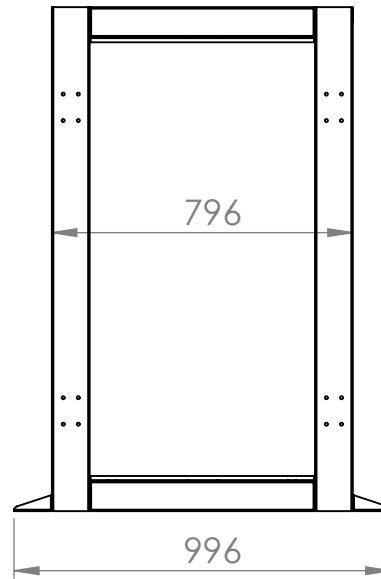

File name:

-

Drawing No:

01

**FRONT VIEW**

**SIDE VIEW**

**ISOMETRIC VIEW**

**TOP VIEW**

<b>Customer:</b>	-	<b>Drawing title:</b>	AMTEC SMART- NET 4 POST OPEN RACK 27U 600x800		<b>Part No:</b>	AMS-O27-4-80	
<b>Design by:</b>	NGUYỄN XUÂN HÙNG	<b>Date:</b>	10-03-2016	<b>Checked by:</b>	LÊ HOÀNG TUẤN	<b>Date:</b>	10-03-2016
<b>Drawn by:</b>	NGUYỄN XUÂN HÙNG	<b>Date:</b>	10-03-2016	<b>Approved by:</b>	PHAN QUANG ĐỨC	<b>Date:</b>	10-03-2016
<b>File name:</b>	-	<b>Material:</b>	SPCC	<b>Scale:</b>	1:20	<b>Unit:</b>	mm
		<b>Qty/Job:</b>	-	<b>Drawing No:</b>	02		