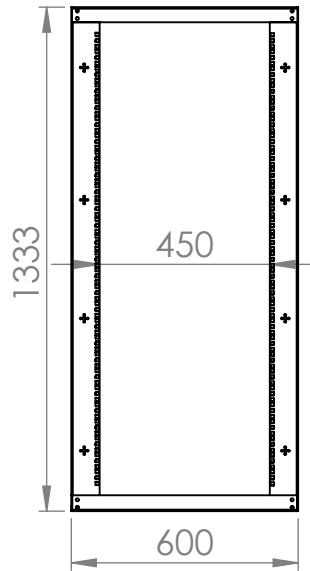

# ISOMETRIC VIEW

Material: SPCC  $\varnothing$  2

Scale: 1:15

Sheet No:

Drawn by: NGUYỄN XUÂN HÙNG Date: 10-03-2016

Approved by: PHAN QUANG ĐỨC Date: 10-03-2016

Qty/Job: -

Unit: mm

02

File name:

-

Drawing No:

01

**FRONT VIEW**

**SIDE VIEW**

**ISOMETRIC VIEW**

**TOP VIEW**

<b>Customer:</b>	-	<b>Drawing title:</b>	AMTEC SMART- NET 4 POST OPEN RACK 27U 600x800		<b>Part No:</b>	AMS-O27-4-80	
<b>Design by:</b>	NGUYỄN XUÂN HÙNG	<b>Date:</b>	10-03-2016	<b>Checked by:</b>	LÊ HOÀNG TUẤN	<b>Date:</b>	10-03-2016
<b>Drawn by:</b>	NGUYỄN XUÂN HÙNG	<b>Date:</b>	10-03-2016	<b>Approved by:</b>	PHAN QUANG ĐỨC	<b>Date:</b>	10-03-2016
<b>File name:</b>	-	<b>Material:</b>	SPCC	<b>Scale:</b>	1:20	<b>Unit:</b>	mm
		<b>Qty/Job:</b>	-	<b>Drawing No:</b>	02		